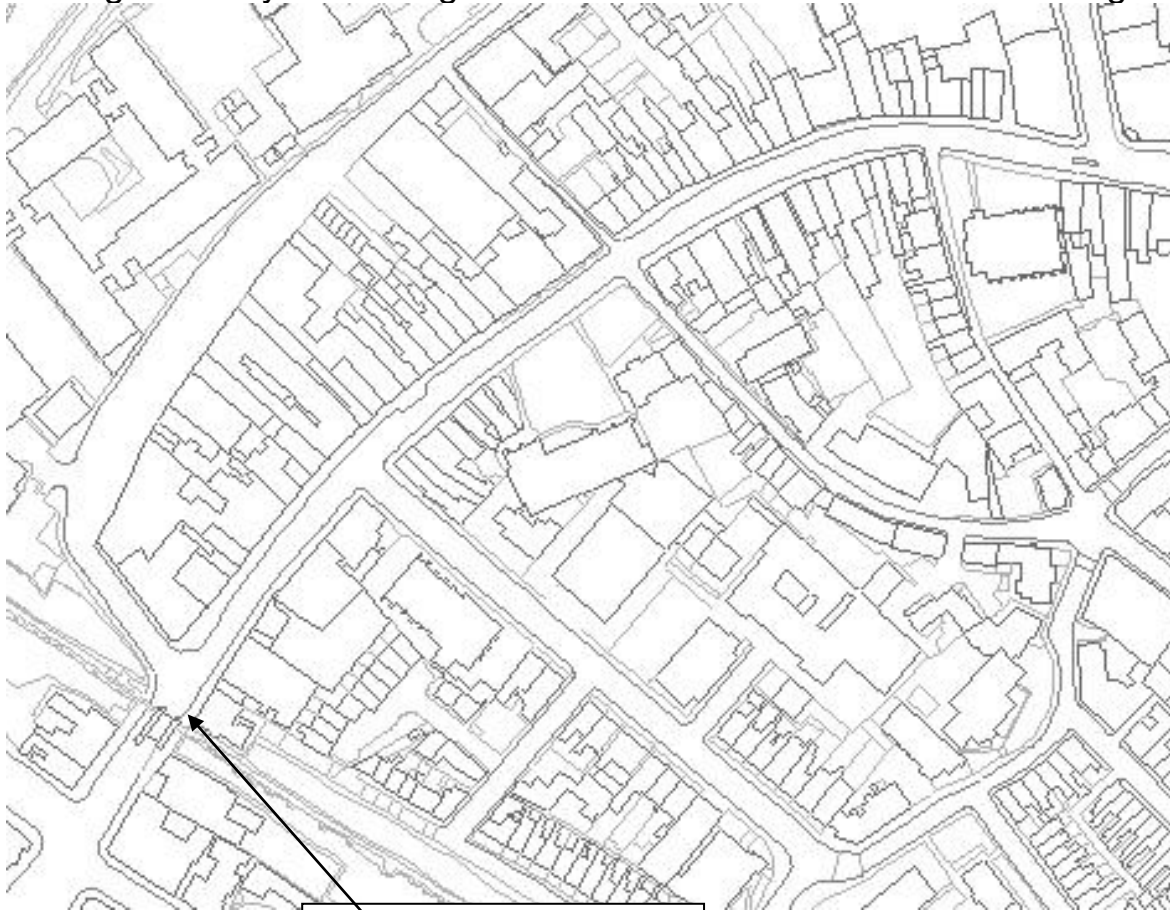

**Plan showing Option 3 and photos of where signing works needed**

Plug No Entry at Micklegate Bar Closed to Motor Vehicles Exiting the City

No entry except for cycles  
plus bollard below the arch